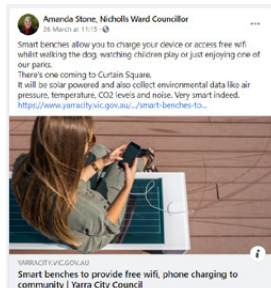

"We see smart benches as the future of seating in cities. For us, they are more than just a solar phone charger and WiFi hotspot – they are a social hub that connects people, council and services. We are so pleased to have partnered with Eco Renewable Energy for our smart bench pilot. Their commitment to creating positive social and environmental impacts aligns with our own vision for a sustainable future. And through their generous support, we are helping to build awareness of renewable energy and smart technology, while ensuring everyone in our community has access to essential online information, products and services."

Megan Turnley, Strategy and Transformation Lead, Yarra CityLab