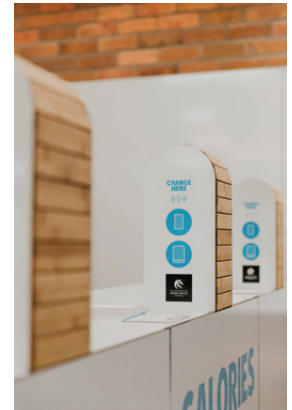

We installed 3 bikes in the Ourimbah Library at the Central Coast Campus.

RESULTS IN THE FIRST MONTH

— USB
— Wireless

147

Number of charging

16H 21M

Total duration of chargings

7M